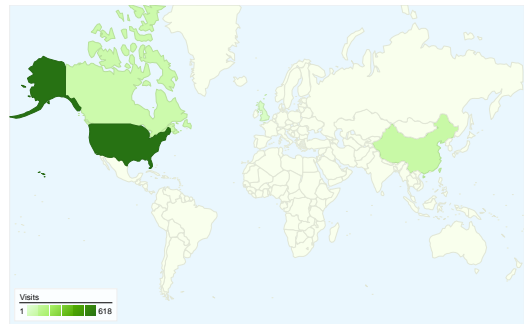

987 Visits

44.68% Bounce Rate

4,802 Pageviews

00:04:15 Avg. Time on Site

4.87 Pages/Visit

69.60% % New Visits

Visitors Overview

Visitors
764

Map Overlay world

Traffic Sources Overview

- **Search Engines**
467.00 (47.32%)
- **Direct Traffic**
376.00 (38.10%)
- **Referring Sites**
144.00 (14.59%)

Content Overview

Pages	Pageviews	% Pageviews
/links.cfm?pgLinks=manufactur	1,121	23.34%
/index.cfm	636	13.24%
/profile.cfm	490	10.20%
/links.cfm	407	8.48%
/links.cfm?pgLinks=Designers	370	7.71%

All traffic sources sent a total of 987 visits

-  **38.10%** Direct Traffic
-  **14.59%** Referring Sites
-  **47.32%** Search Engines

- **Search Engines**
467.00 (47.32%)
- **Direct Traffic**
376.00 (38.10%)
- **Referring Sites**
144.00 (14.59%)

987 visits came from 52 countries/territories

Site Usage

Country/Territory	Visits	Pages/Visit	Avg. Time on Site	% New Visits	Bounce Rate
United States	618	3.99	00:02:29	73.95%	45.63%
China	85	7.78	00:12:20	41.18%	31.76%
Canada	74	4.68	00:02:39	66.22%	39.19%
Taiwan	44	20.93	00:27:12	15.91%	29.55%
United Kingdom	30	1.93	00:01:04	93.33%	50.00%
India	16	2.38	00:00:54	93.75%	31.25%
Philippines	9	1.78	00:00:10	66.67%	44.44%
South Korea	6	1.83	00:00:07	100.00%	66.67%
Italy	6	2.17	00:01:13	83.33%	50.00%