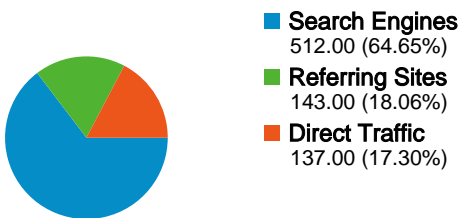

(973) 779-1600 Ext 202

Site Usage

792 Visits

50.13% Bounce Rate

2,632 Pageviews

00:02:40 Avg. Time on Site

3.32 Pages/Visit

78.79% % New Visits

Visitors Overview

Visitors
678

Map Overlay

Traffic Sources Overview

Content Overview

Pages	Pageviews	% Pageviews
/index.cfm	479	18.20%
/links.cfm?pgLinks=manufactur	414	15.73%
/profile.cfm	266	10.11%
/links.cfm	128	4.86%
/mfr_search.cfm	115	4.37%

678 people visited this site

792 Visits

678 Absolute Unique Visitors

2,632 Pageviews

3.32 Average Pageviews

00:02:40 Time on Site

50.13% Bounce Rate

78.79% New Visits

792 visits came from 51 countries/territories

Site Usage

Country/Territory	Visits	Pages/Visit	Avg. Time on Site	% New Visits	Bounce Rate
Visits 792 % of Site Total: 100.00%	Pages/Visit 3.32 Site Avg: 3.32 (0.00%)	Avg. Time on Site 00:02:40 Site Avg: 00:02:40 (0.00%)	% New Visits 78.79% Site Avg: 78.79% (0.00%)	Bounce Rate 50.13% Site Avg: 50.13% (0.00%)	
United States	461	3.14	00:02:20	80.91%	52.93%
China	101	5.56	00:06:38	44.55%	30.69%
Canada	48	3.19	00:02:12	89.58%	52.08%
United Kingdom	41	2.34	00:01:25	97.56%	58.54%
Taiwan	15	3.87	00:02:47	66.67%	46.67%
India	14	1.86	00:01:20	100.00%	35.71%
Belgium	11	3.45	00:00:45	27.27%	27.27%
Italy	8	4.62	00:02:51	87.50%	25.00%
Spain	6	2.17	00:00:49	100.00%	50.00%