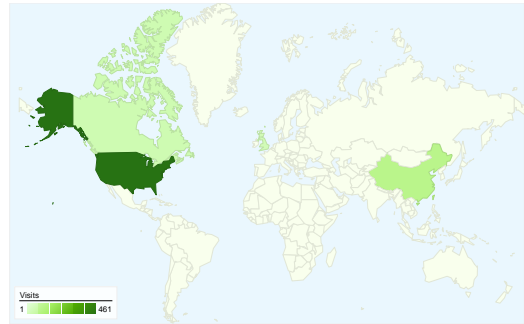

Map Overlay