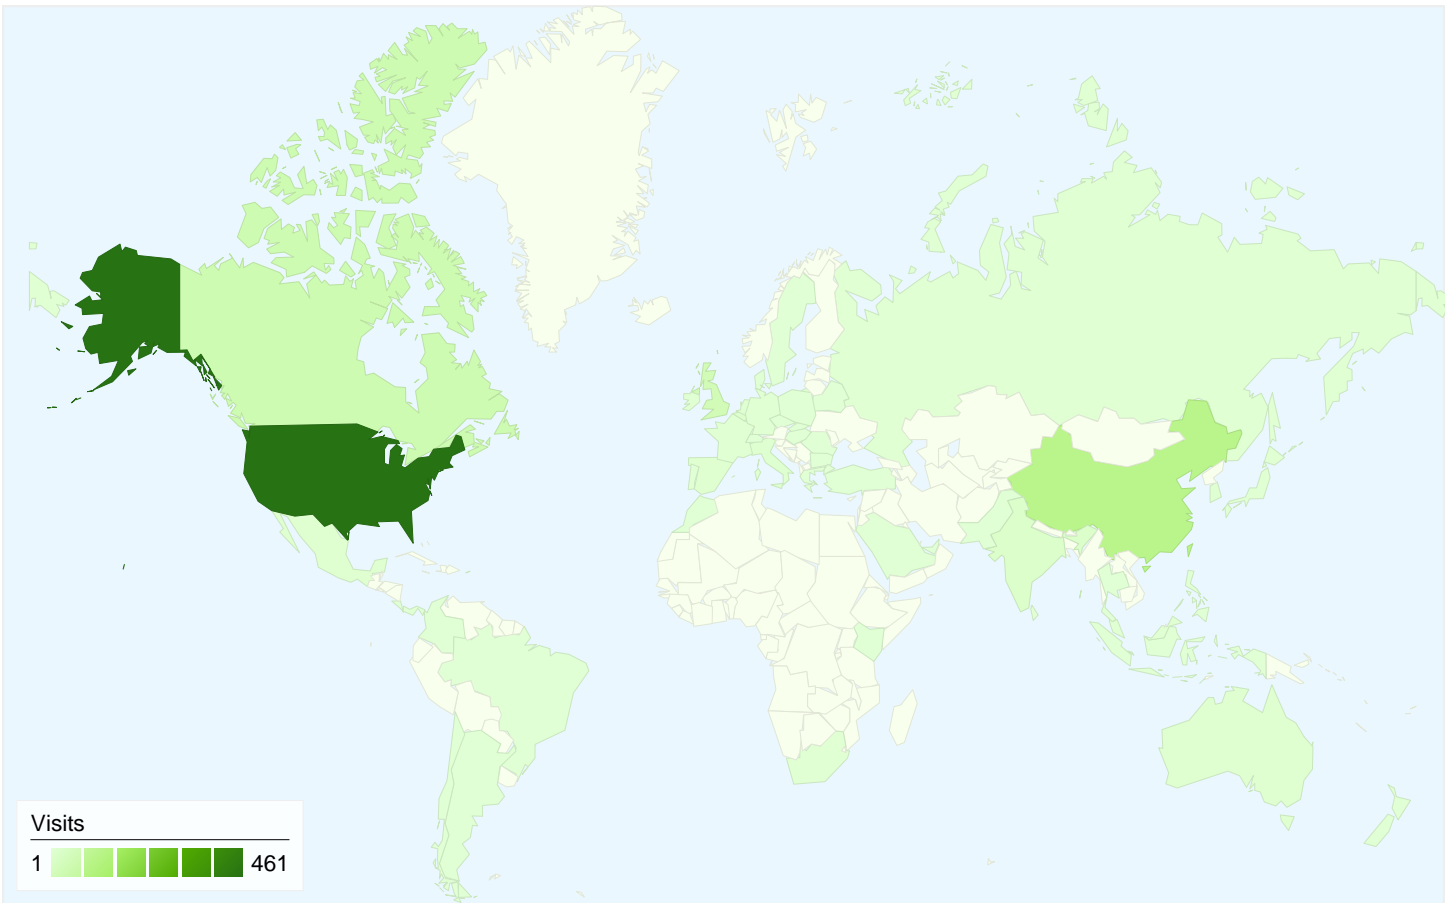

678 people visited this site

792 Visits

678 Absolute Unique Visitors

2,632 Pageviews

3.32 Average Pageviews

00:02:40 Time on Site

50.13% Bounce Rate

78.79% New Visits

All traffic sources sent a total of 792 visits

-  **17.30%** Direct Traffic
-  **18.06%** Referring Sites
-  **64.65%** Search Engines

- **Search Engines**
512.00 (64.65%)
- **Referring Sites**
143.00 (18.06%)
- **Direct Traffic**
137.00 (17.30%)

792 visits came from 51 countries/territories

Site Usage

Country/Territory	Visits	Pages/Visit	Avg. Time on Site	% New Visits	Bounce Rate
Visits 792 % of Site Total: 100.00%	Pages/Visit 3.32 Site Avg: 3.32 (0.00%)	Avg. Time on Site 00:02:40 Site Avg: 00:02:40 (0.00%)	% New Visits 78.79% Site Avg: 78.79% (0.00%)	Bounce Rate 50.13% Site Avg: 50.13% (0.00%)	
United States	461	3.14	00:02:20	80.91%	52.93%
China	101	5.56	00:06:38	44.55%	30.69%
Canada	48	3.19	00:02:12	89.58%	52.08%
United Kingdom	41	2.34	00:01:25	97.56%	58.54%
Taiwan	15	3.87	00:02:47	66.67%	46.67%
India	14	1.86	00:01:20	100.00%	35.71%
Belgium	11	3.45	00:00:45	27.27%	27.27%
Italy	8	4.62	00:02:51	87.50%	25.00%
Spain	6	2.17	00:00:49	100.00%	50.00%