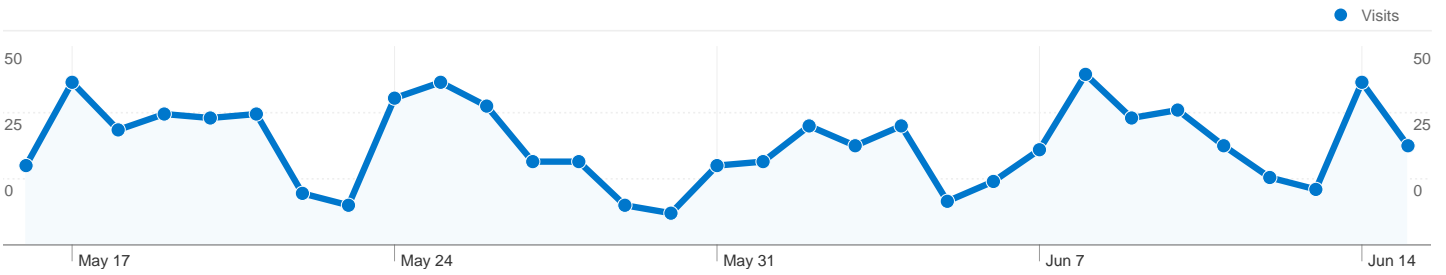

All traffic sources sent a total of 792 visits

- **17.30%** Direct Traffic
- **18.06%** Referring Sites
- **64.65%** Search Engines

- **Search Engines**
  512.00 (64.65%)
- **Referring Sites**
  143.00 (18.06%)
- **Direct Traffic**
  137.00 (17.30%)

Top Traffic Sources

Sources	Visits	% visits	Keywords	Visits	% visits
google (organic)	422	53.28%	contract lighting	73	14.26%
(direct) ((none))	137	17.30%	contract lighting magazine	31	6.05%
homelighting.com (referral)	64	8.08%	lighting magazine	26	5.08%
yahoo (organic)	50	6.31%	hospitality lighting magazine	8	1.56%
bing (organic)	30	3.79%	hospitality lighting	7	1.37%