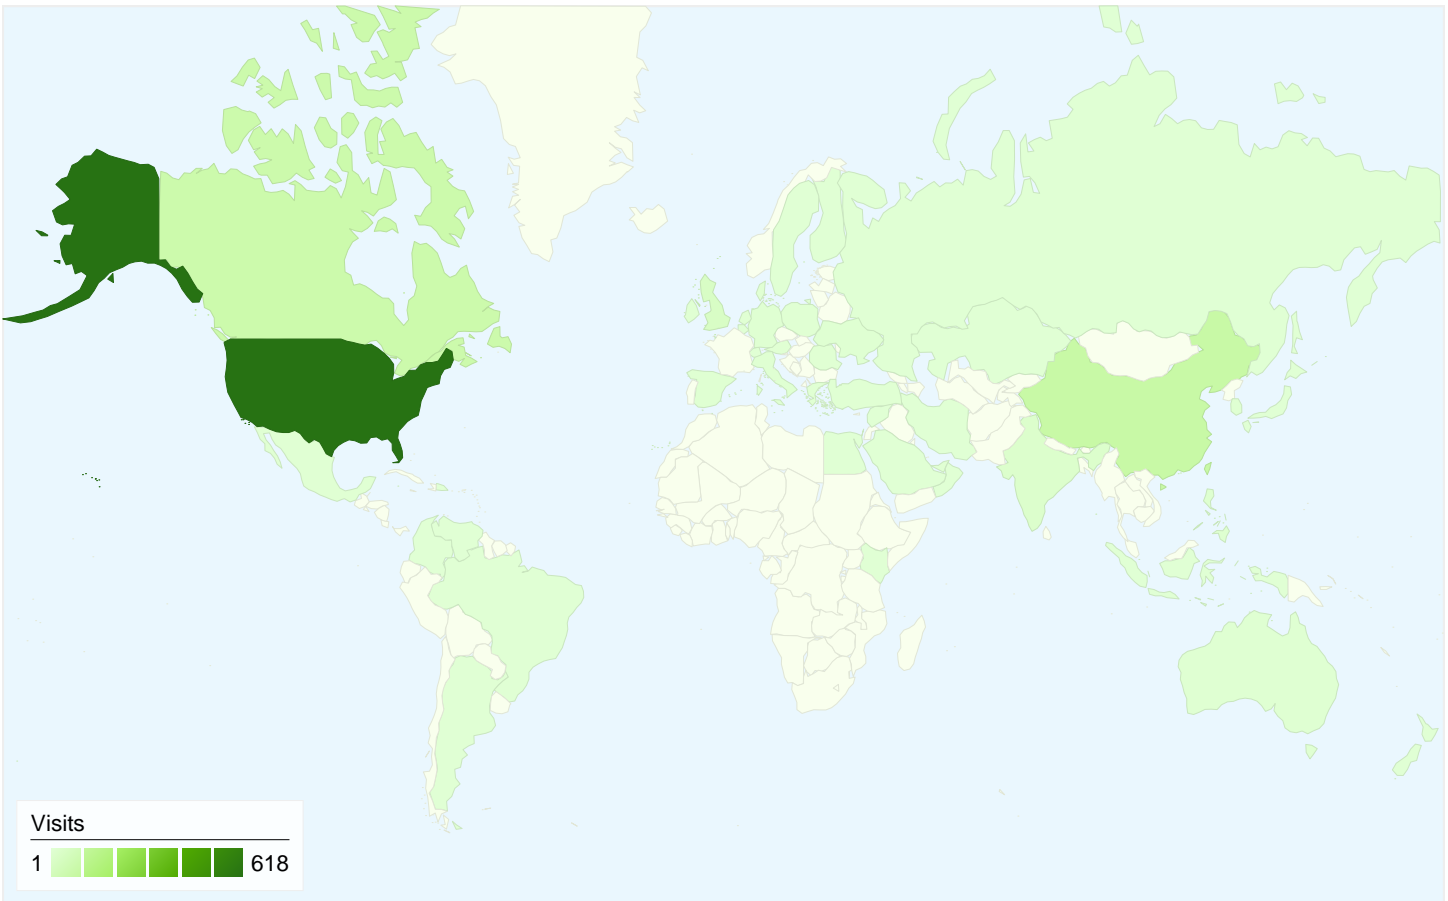

764 people visited this site

987 Visits

764 Absolute Unique Visitors

4,802 Pageviews

4.87 Average Pageviews

00:04:15 Time on Site

44.68% Bounce Rate

69.60% New Visits

All traffic sources sent a total of 987 visits

-  **38.10%** Direct Traffic
-  **14.59%** Referring Sites
-  **47.32%** Search Engines

- **Search Engines**
467.00 (47.32%)
- **Direct Traffic**
376.00 (38.10%)
- **Referring Sites**
144.00 (14.59%)

987 visits came from 52 countries/territories

Site Usage

Country/Territory	Visits	Pages/Visit	Avg. Time on Site	% New Visits	Bounce Rate
United States	618	3.99	00:02:29	73.95%	45.63%
China	85	7.78	00:12:20	41.18%	31.76%
Canada	74	4.68	00:02:39	66.22%	39.19%
Taiwan	44	20.93	00:27:12	15.91%	29.55%
United Kingdom	30	1.93	00:01:04	93.33%	50.00%
India	16	2.38	00:00:54	93.75%	31.25%
Philippines	9	1.78	00:00:10	66.67%	44.44%
South Korea	6	1.83	00:00:07	100.00%	66.67%
Italy	6	2.17	00:01:13	83.33%	50.00%